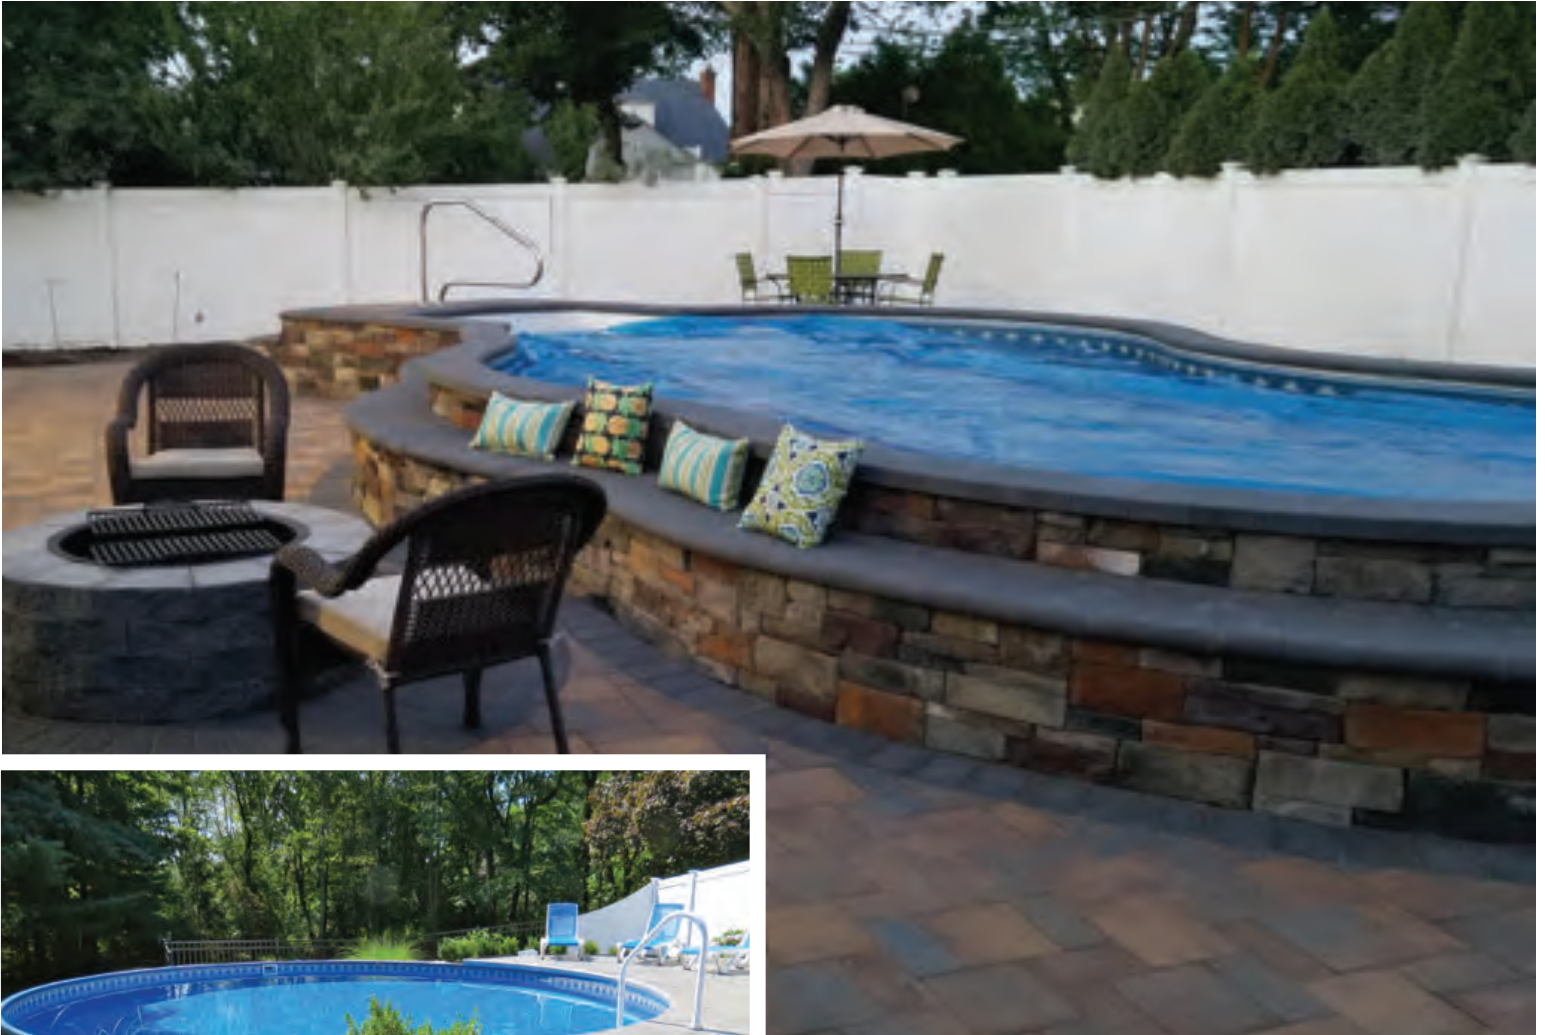

Planning your next family vacation? Look no further than your own backyard! The Radiant Metric Pool gives you the versatility to design a backyard oasis that fits your style and budget! When you choose an incredible Radiant Metric Pool for your backyard, you will be swimming, entertaining and relaxing before you know it!

ROUND

- 16' 27'
- 18' 30'
- 21' 33'
- 24'

Radiant Pools offer sizes and shapes to fit any backyard, any budget, anywhere!