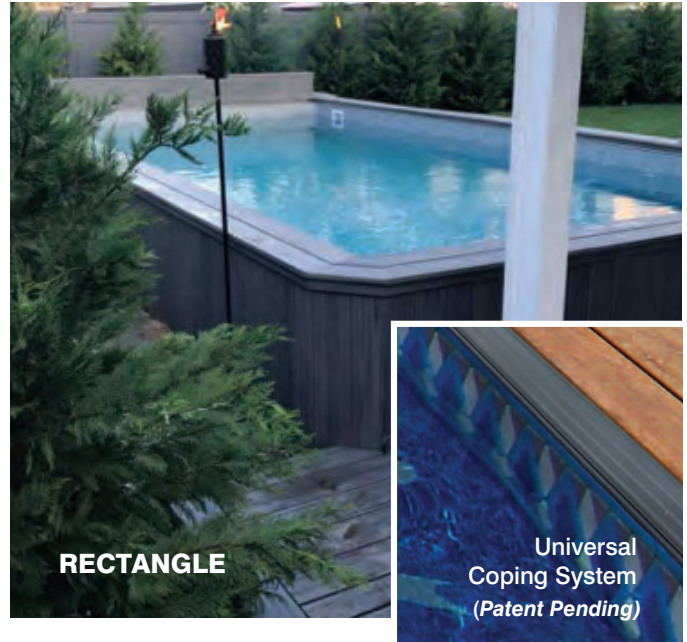

Aboveground

If you think all aboveground pools are created equal – Think again!

Radiant Metric Series Pools offer shapes and sizes to fit any backyard including Round, Oval, our exclusive Freeform and new Rectangle. The Rectangle features the patent-pending **Universal Coping System** that is adaptable for a variety of finishing options from pavers, and concrete to decks and other aboveground finishes. This coping option comes with an inside double track for liner and winter cover.

Explore options for liner and wall pattern designs to customize the look of your pool! Just imagine the possibilities!